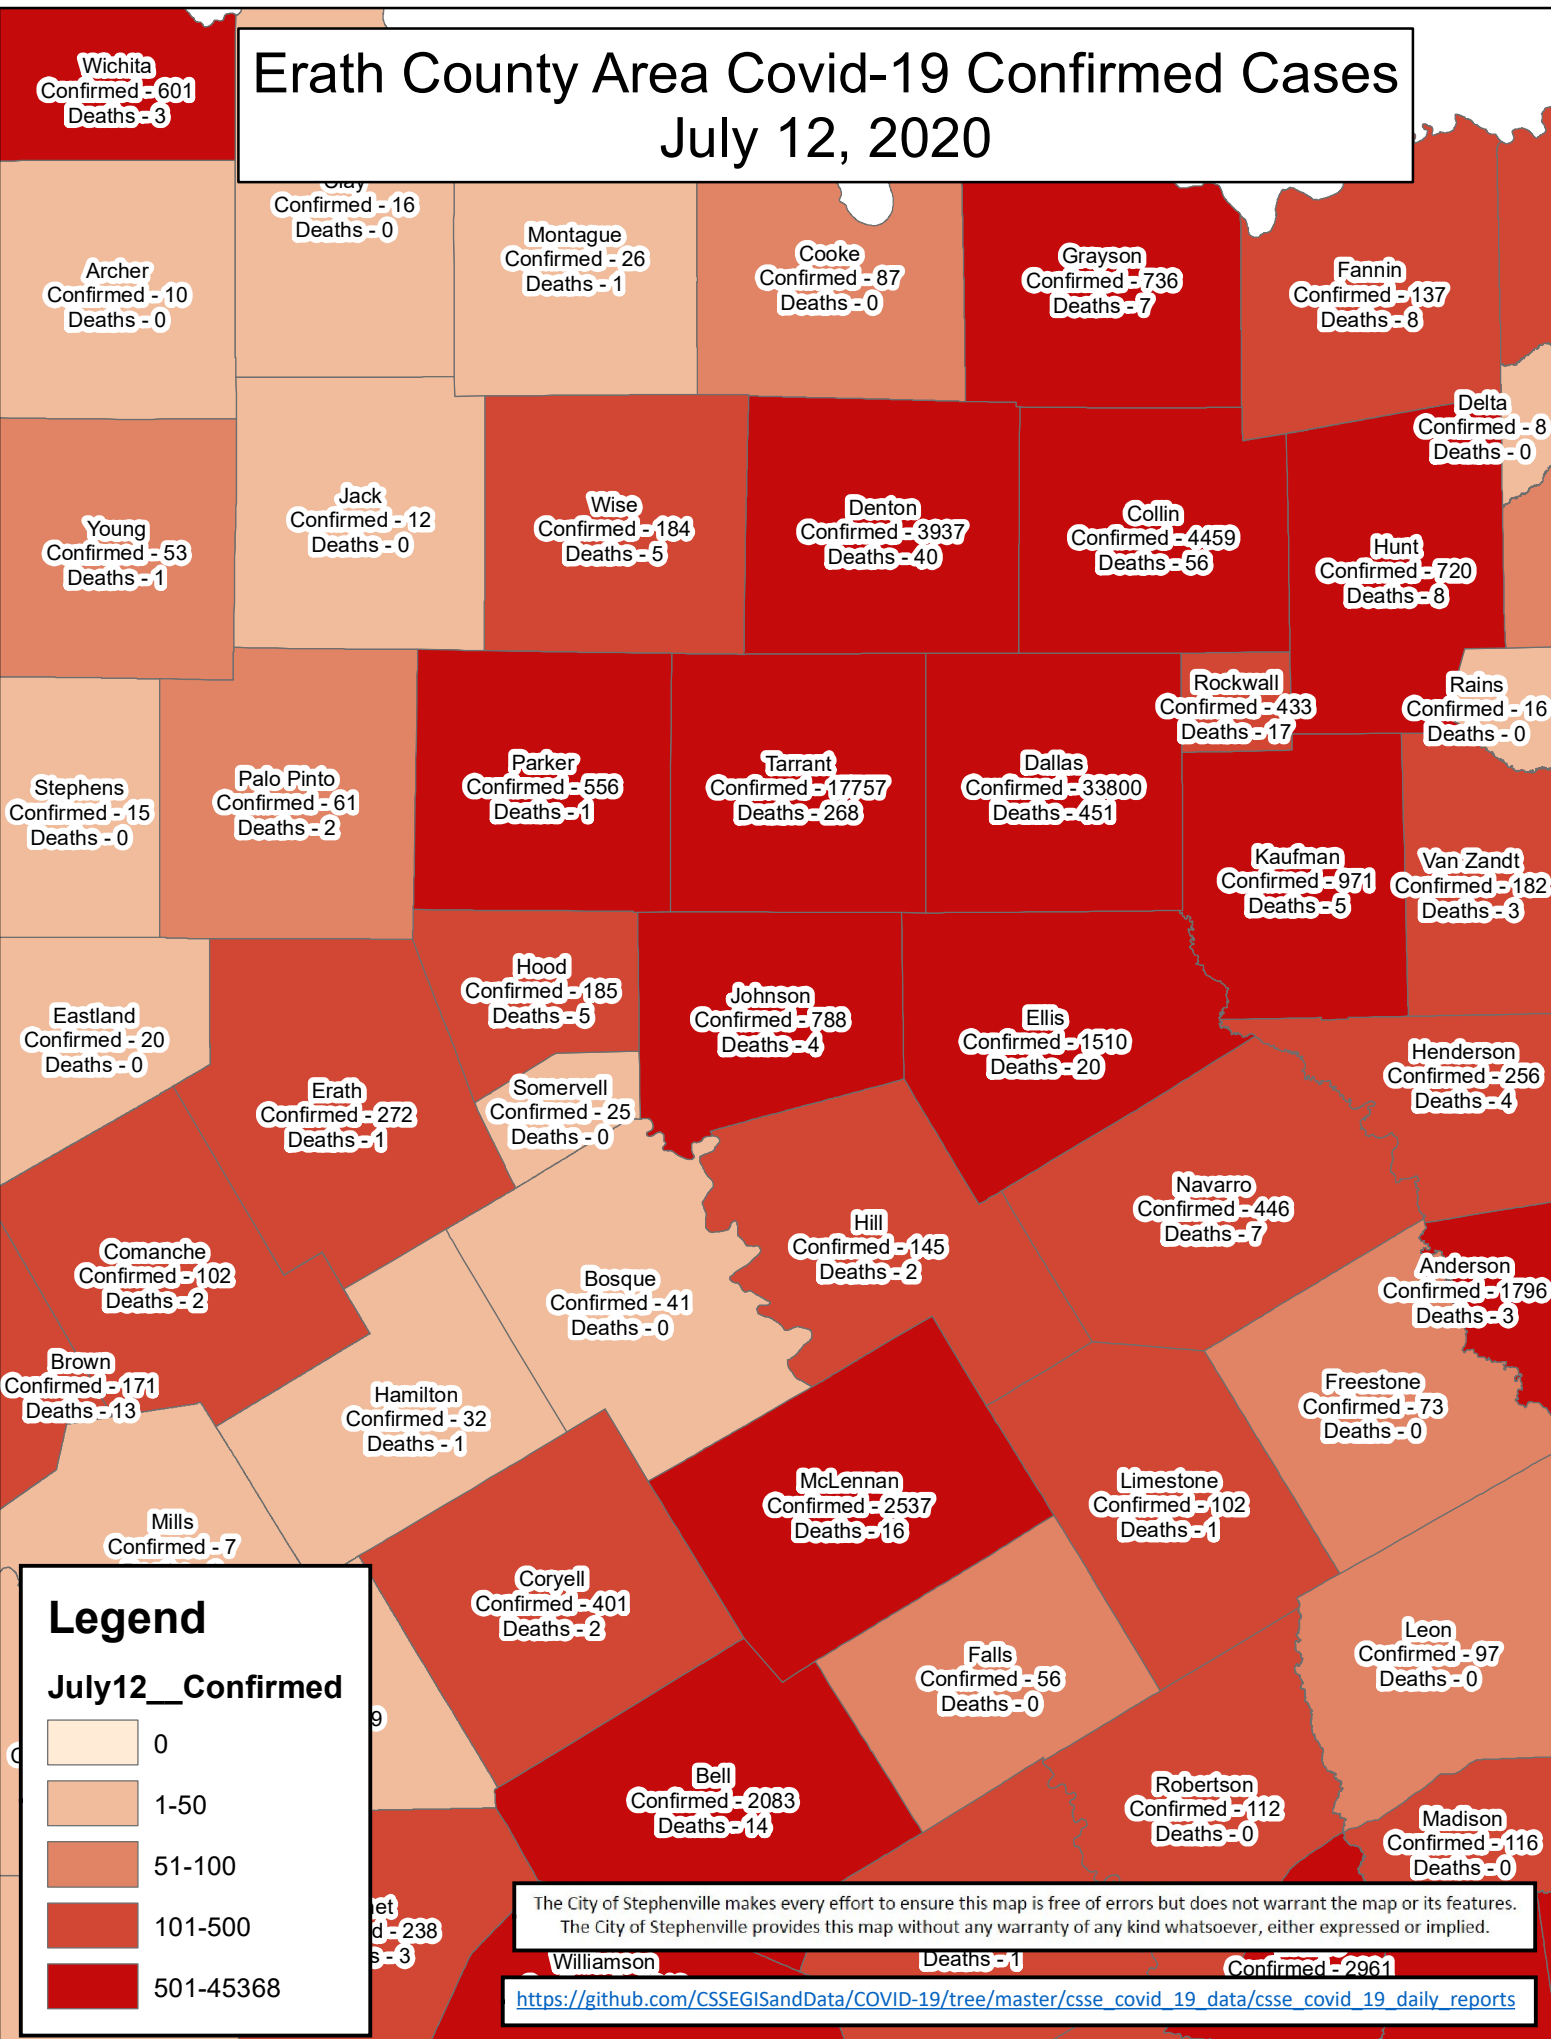

# Erath County Area Covid-19 Confirmed Cases

## July 12, 2020

### Legend

July12\_\_Confirmed

- 0
- 1-50
- 51-100
- 101-500
- 501-45368

The City of Stephenville makes every effort to ensure this map is free of errors but does not warrant the map or its features. The City of Stephenville provides this map without any warranty of any kind whatsoever, either expressed or implied.

[https://github.com/CSSEGISandData/COVID-19/tree/master/csse\\_covid\\_19\\_data/csse\\_covid\\_19\\_daily\\_reports](https://github.com/CSSEGISandData/COVID-19/tree/master/csse_covid_19_data/csse_covid_19_daily_reports)