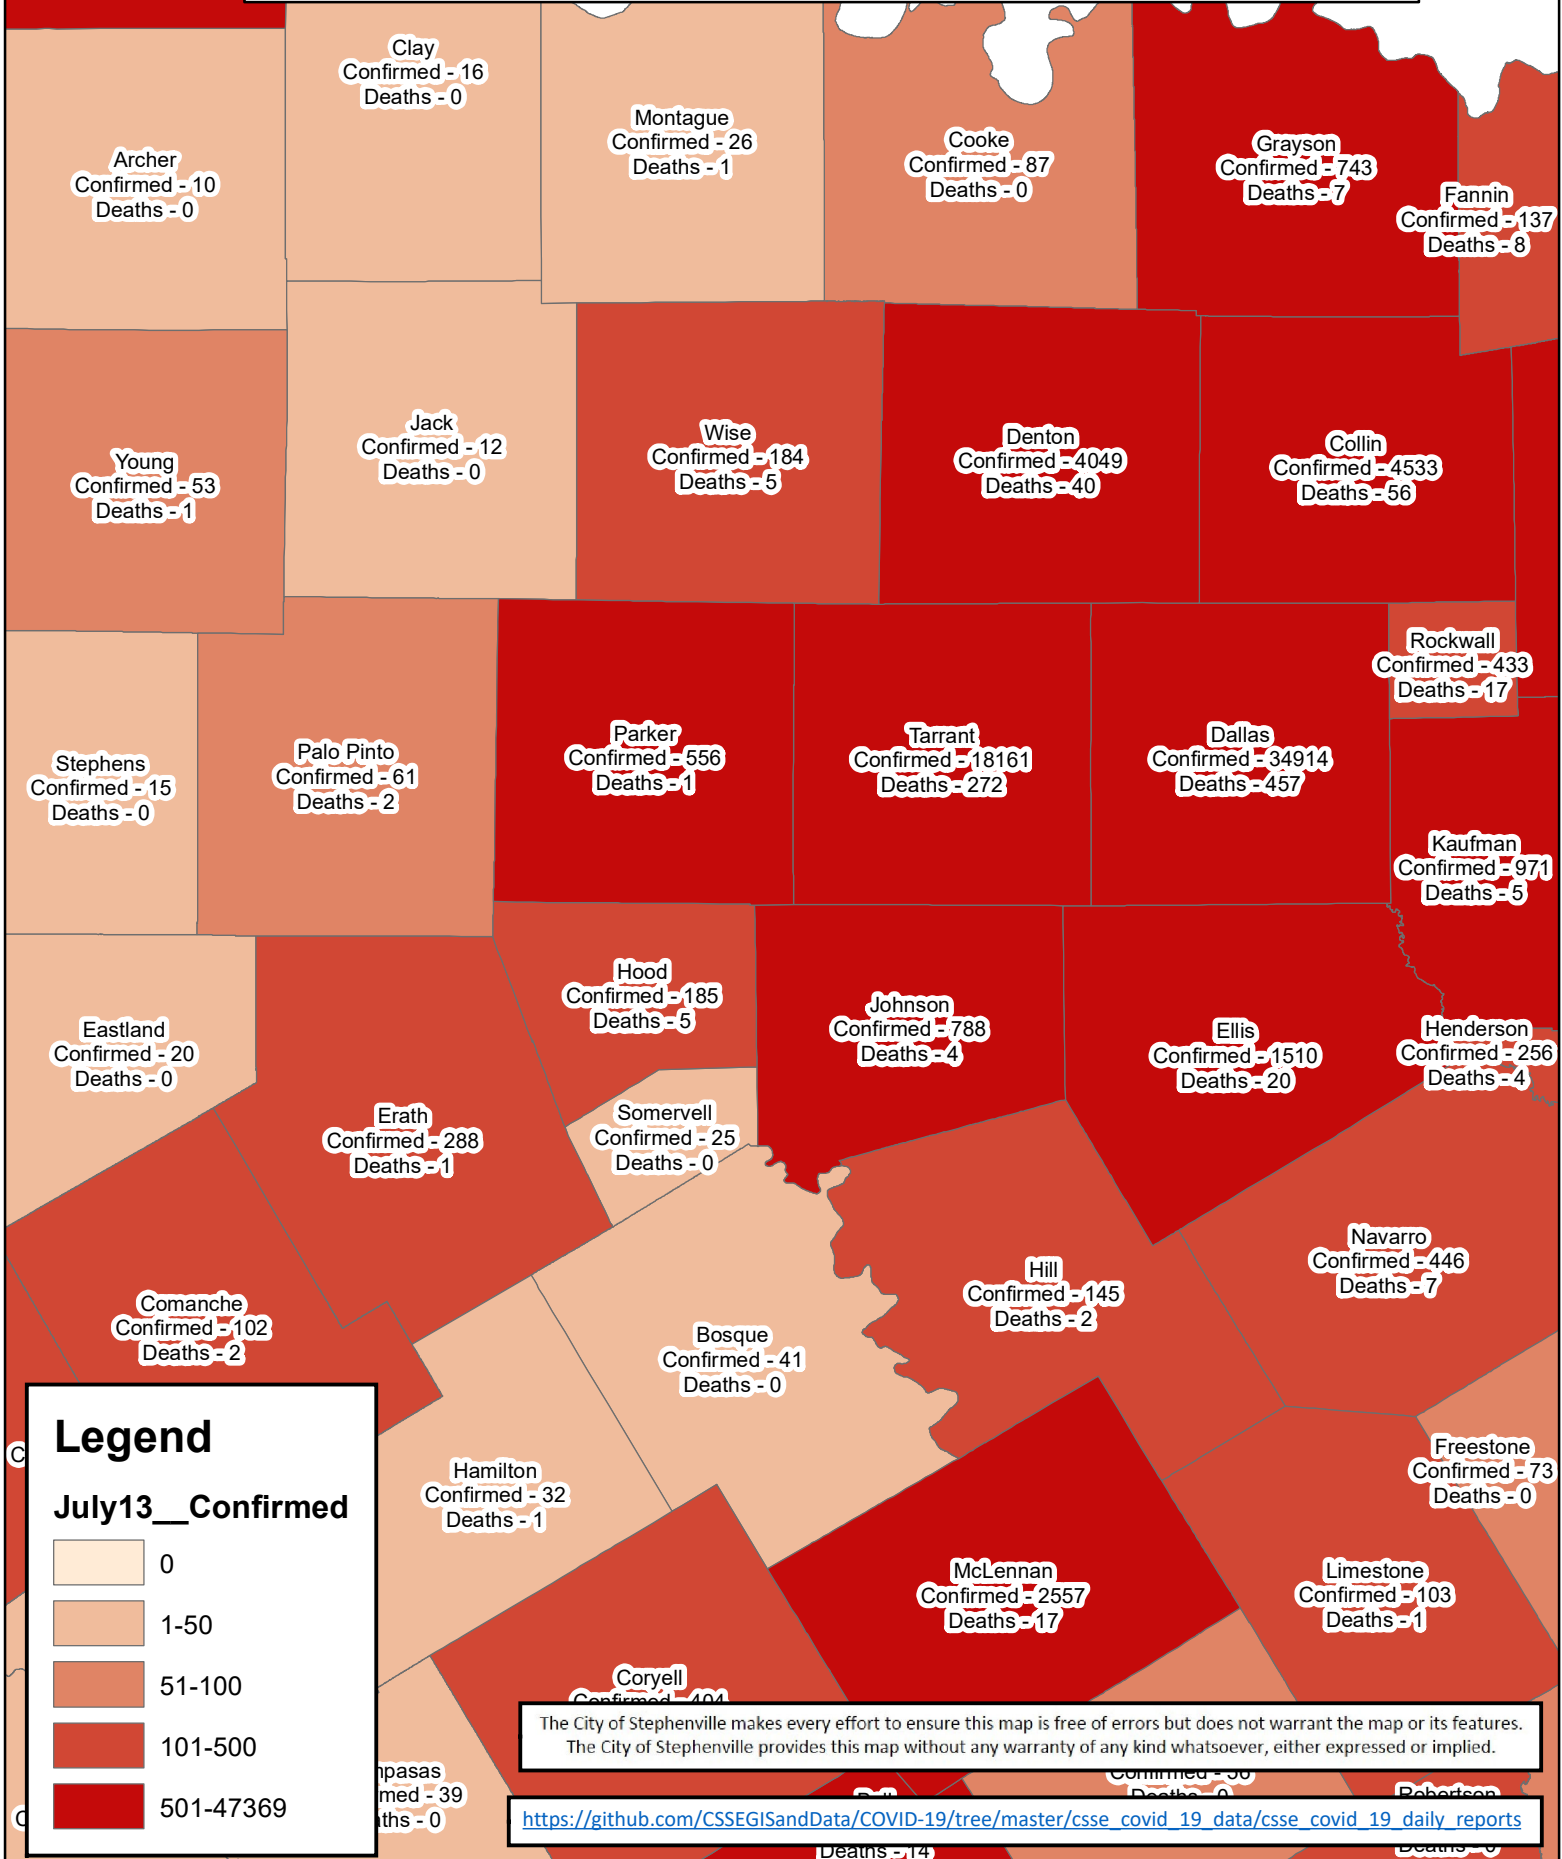

Erath County Area Covid-19 Confirmed Cases July 13, 2020

Legend

July13__Confirmed

- 0
- 1-50
- 51-100
- 101-500
- 501-47369

The City of Stephenville makes every effort to ensure this map is free of errors but does not warrant the map or its features. The City of Stephenville provides this map without any warranty of any kind whatsoever, either expressed or implied.

https://github.com/CSSEGISandData/COVID-19/tree/master/csse_covid_19_data/csse_covid_19_daily_reports